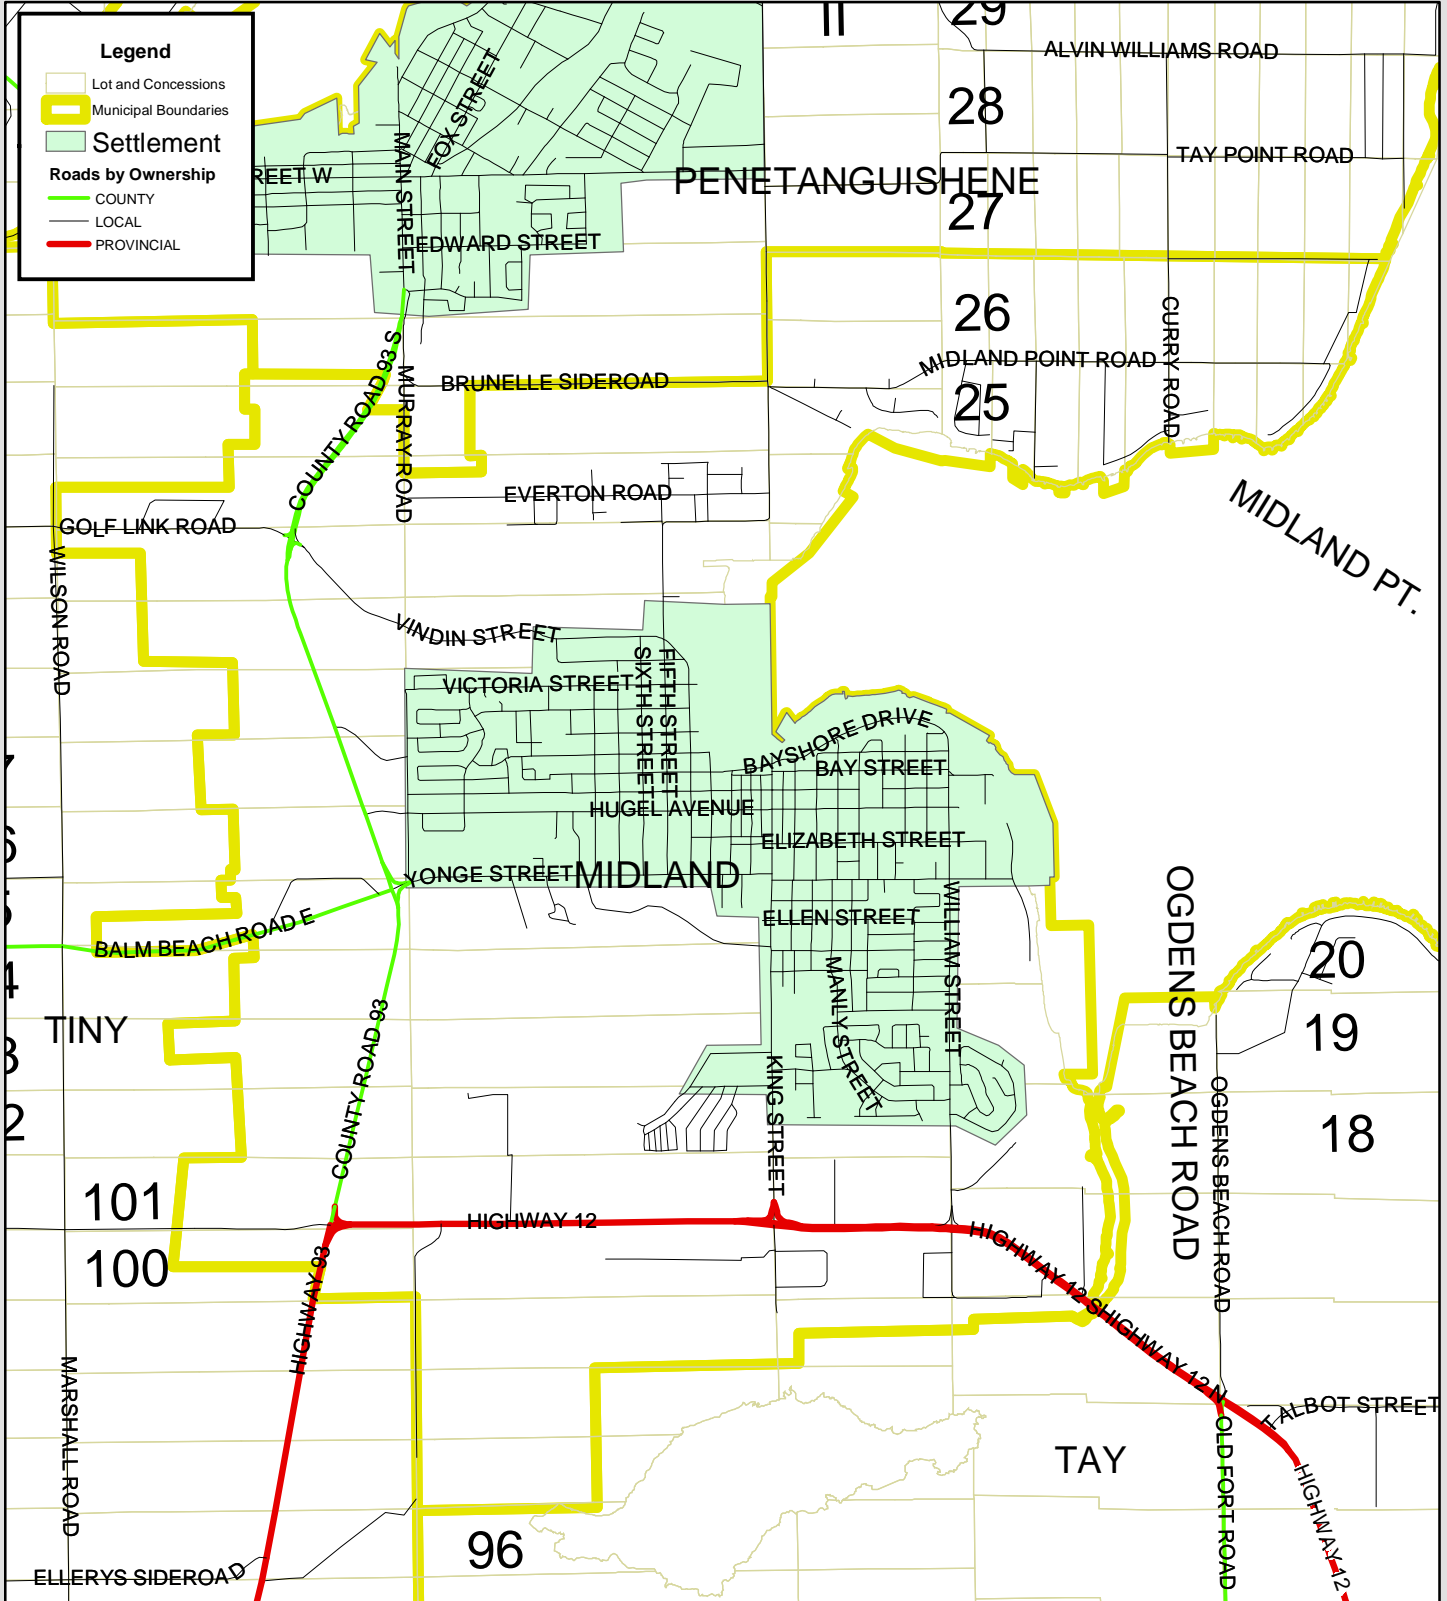

Town of Midland

Scale: 1:45,000

Created: June 2002
 County of Simcoe
 GIS Department
 705-726-9300

This map, either in whole or in part, may not be reproduced without the written authority from the County of Simcoe.
 Copyright County of Simcoe
 Land Information Network Cooperative © LINC 2002
 Produced (in part) under licence from the Cities of Barrie & Orillia and the Ontario Ministry of Natural Resources.
 Copyright © Queens Printer 2002
 This map is not a legal survey. For more information call (705) 726-9300 or visit www.county.simcoe.on.ca