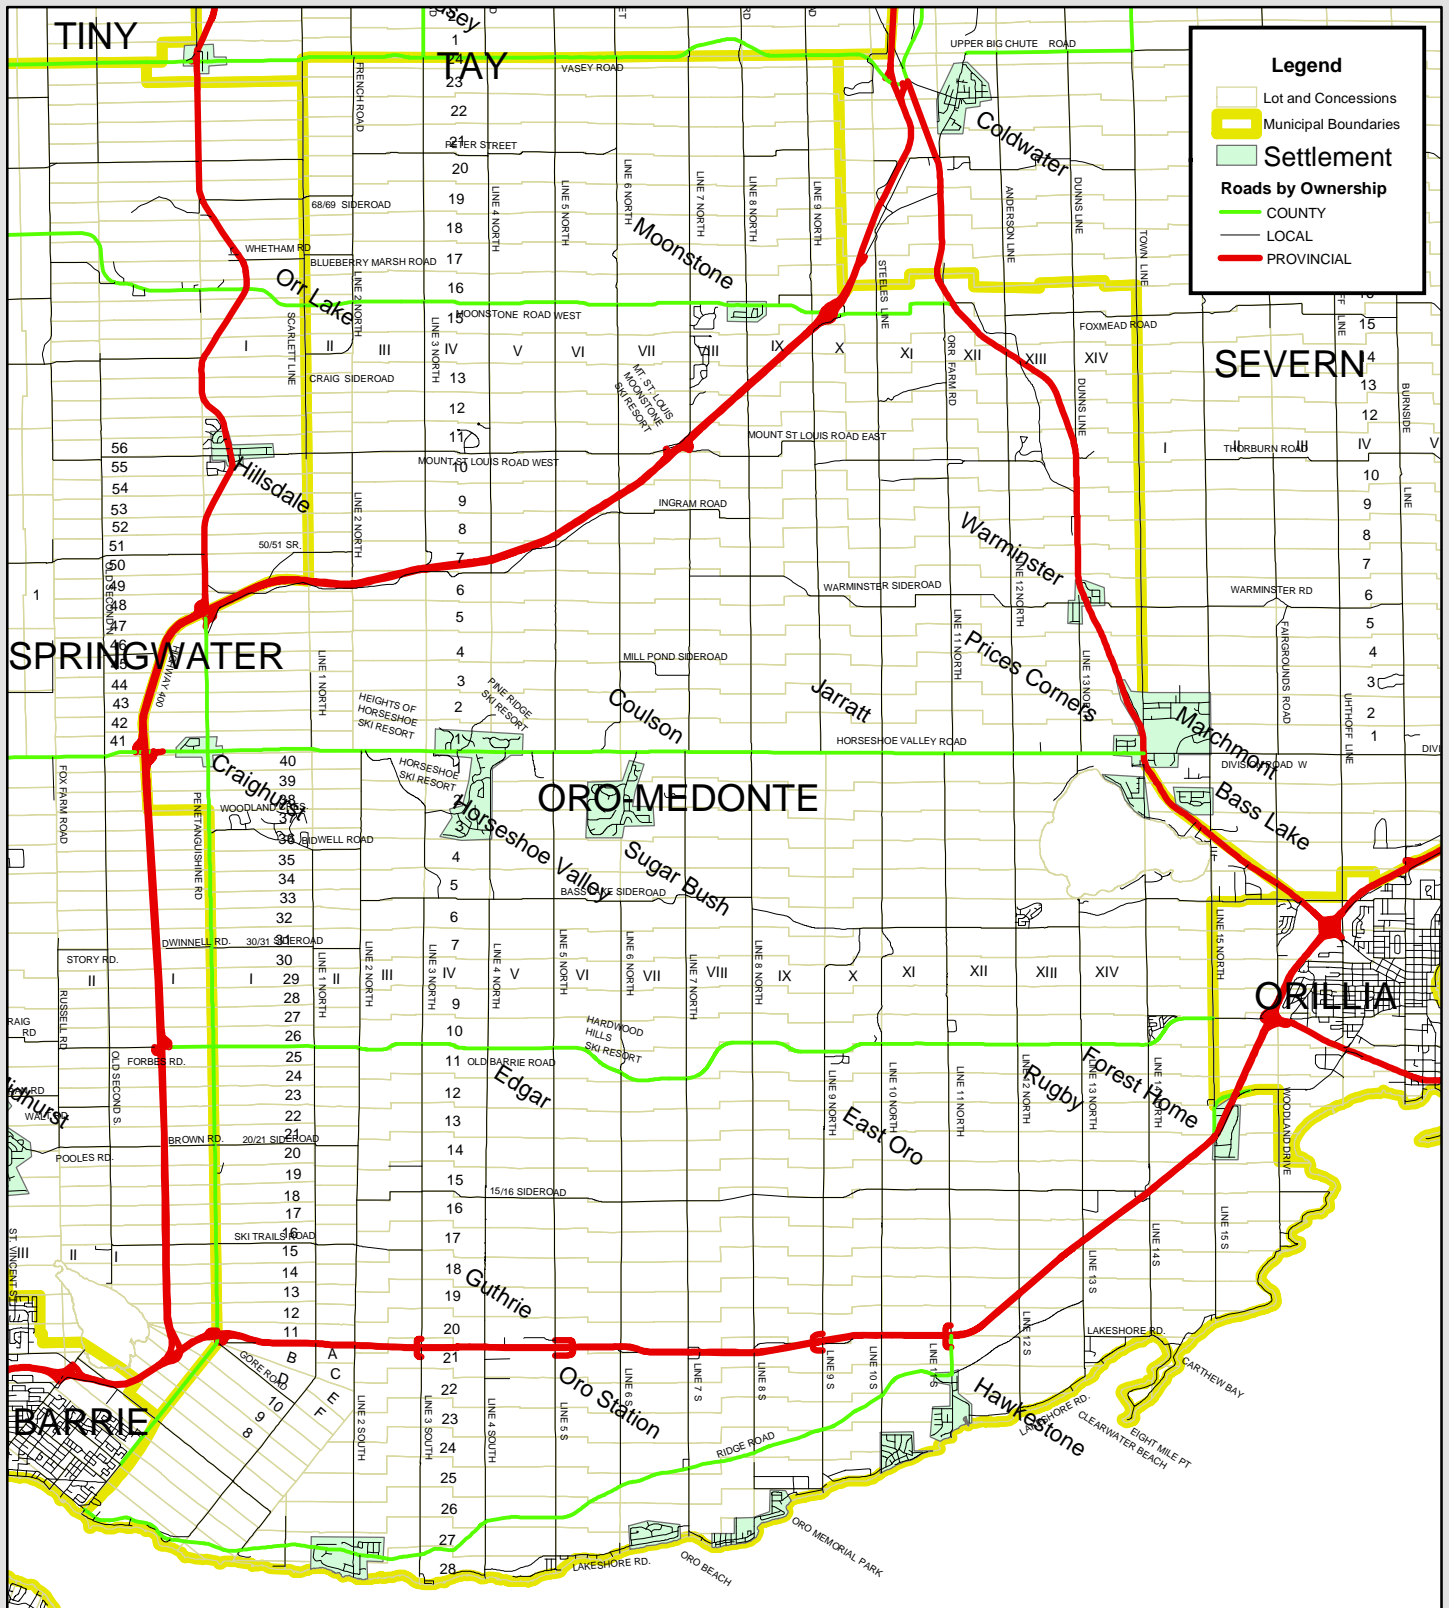

Township of Oro Medonte

Scale: 1:160,000

00.51 2 Kilometers

Created: June 2002
 County of Simcoe
 GIS Department
 705-726-9300

This map, either in whole or in part, may not be reproduced without the written authority from the County of Simcoe.
 Copyright County of Simcoe
 Land Information Network Cooperative © LINC 2002
 Produced (in part) under licence from the Cities of Barrie & Orillia and the Ontario Ministry of Natural Resources.
 Copyright © Queens Printer 2002
 This map is not a legal survey. For more information call (705) 726-9300 or visit www.county.simcoe.on.ca